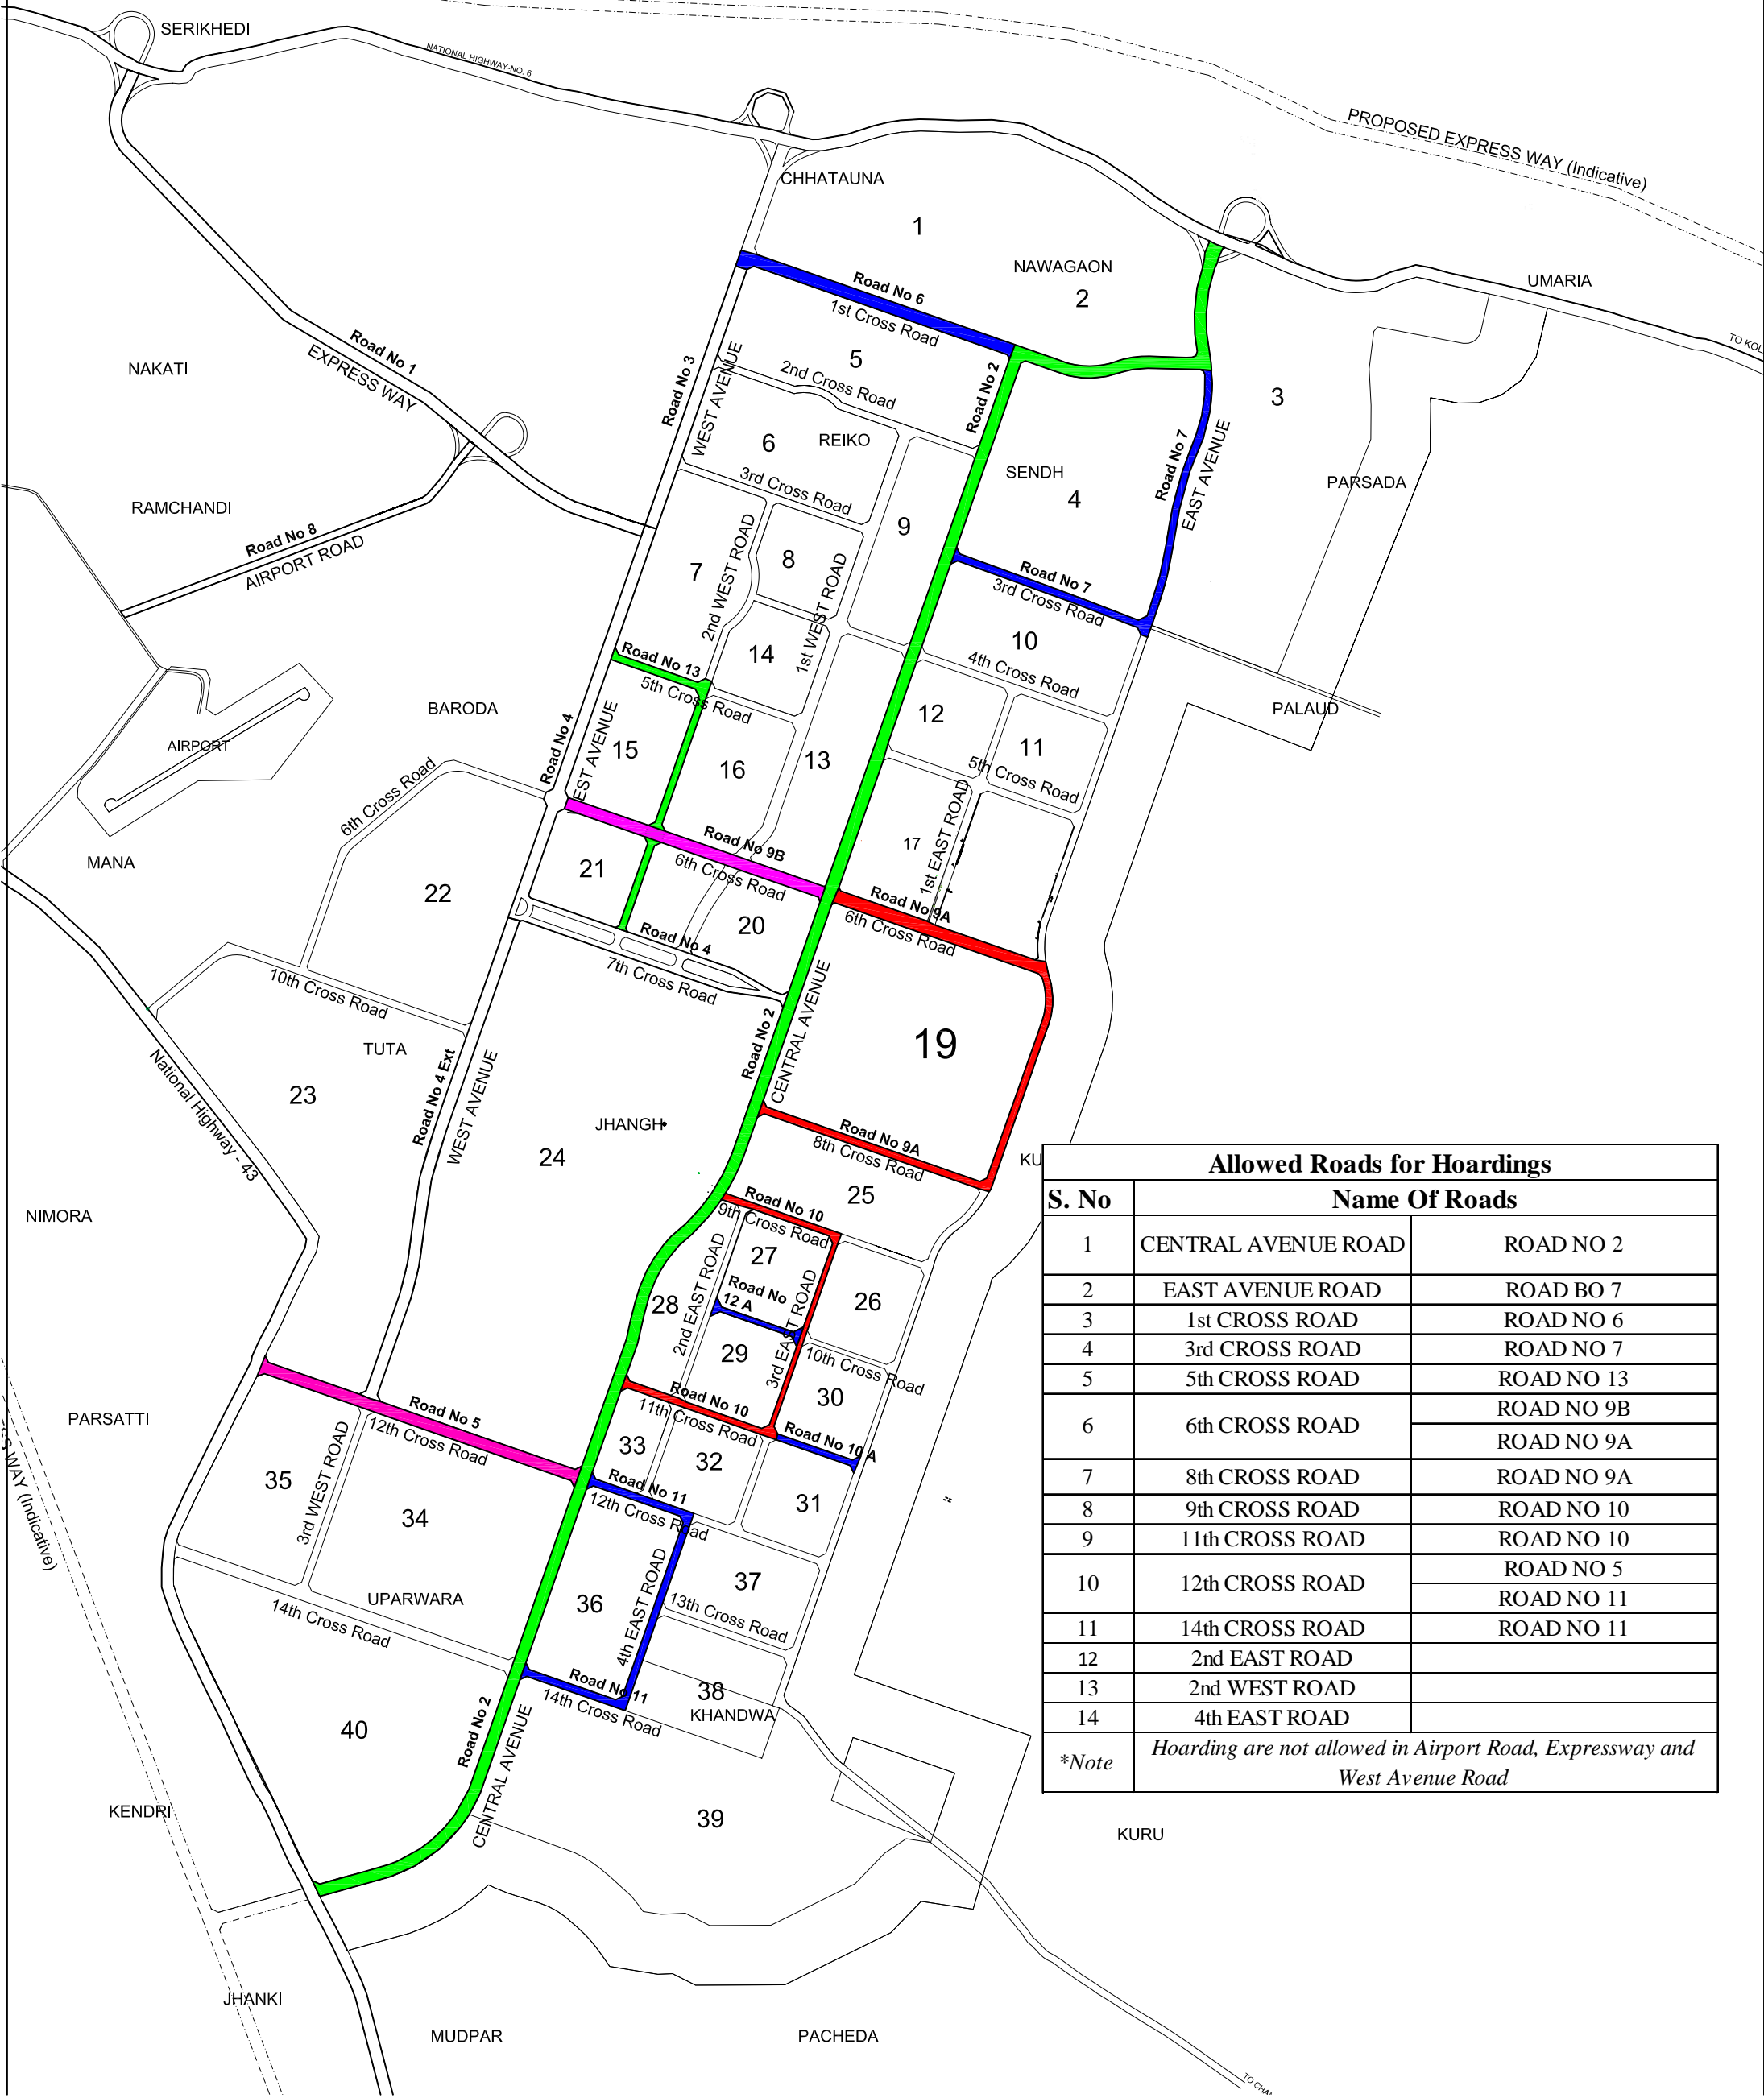

NAYA RAIPUR ROAD NETWORK FOR HOARDINGS

Allowed Roads for Hoardings		
S. No	Name Of Roads	
1	CENTRAL AVENUE ROAD	ROAD NO 2
2	EAST AVENUE ROAD	ROAD BO 7
3	1st CROSS ROAD	ROAD NO 6
4	3rd CROSS ROAD	ROAD NO 7
5	5th CROSS ROAD	ROAD NO 13
6	6th CROSS ROAD	ROAD NO 9B ROAD NO 9A
7	8th CROSS ROAD	ROAD NO 9A
8	9th CROSS ROAD	ROAD NO 10
9	11th CROSS ROAD	ROAD NO 10
10	12th CROSS ROAD	ROAD NO 5 ROAD NO 11
11	14th CROSS ROAD	ROAD NO 11
12	2nd EAST ROAD	
13	2nd WEST ROAD	
14	4th EAST ROAD	
*Note	Hoarding are not allowed in Airport Road, Expressway and West Avenue Road	